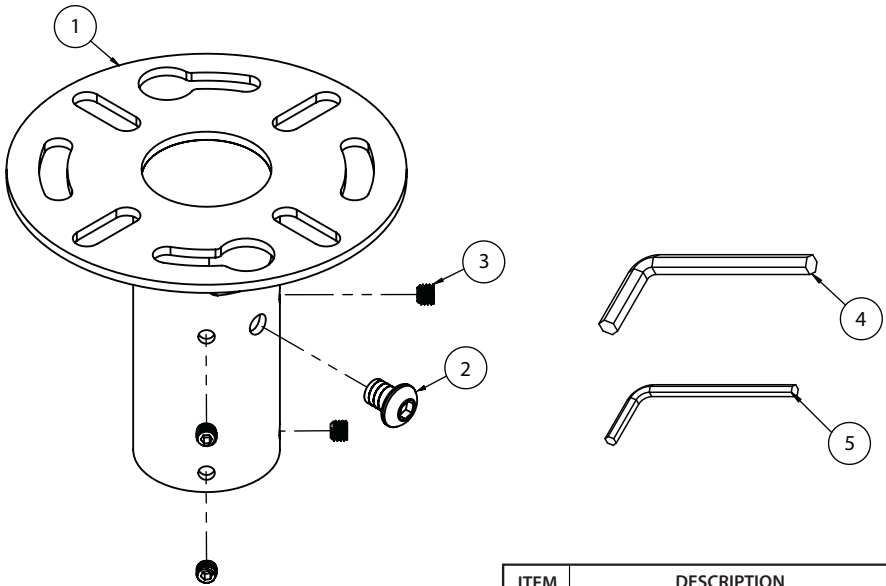

## FIXED CEILING MOUNT

USE WITH A BT5935 POLE

# PARTS LIST

ITEM	DESCRIPTION	QTY
1	CEILING PLATE	1
2	M8 x 10mm HEX SCREW	1
3	M6 x 5mm HEX GRUB SCREW	4
4	5AF HEX KEY	1
5	3AF HEX KEY	1