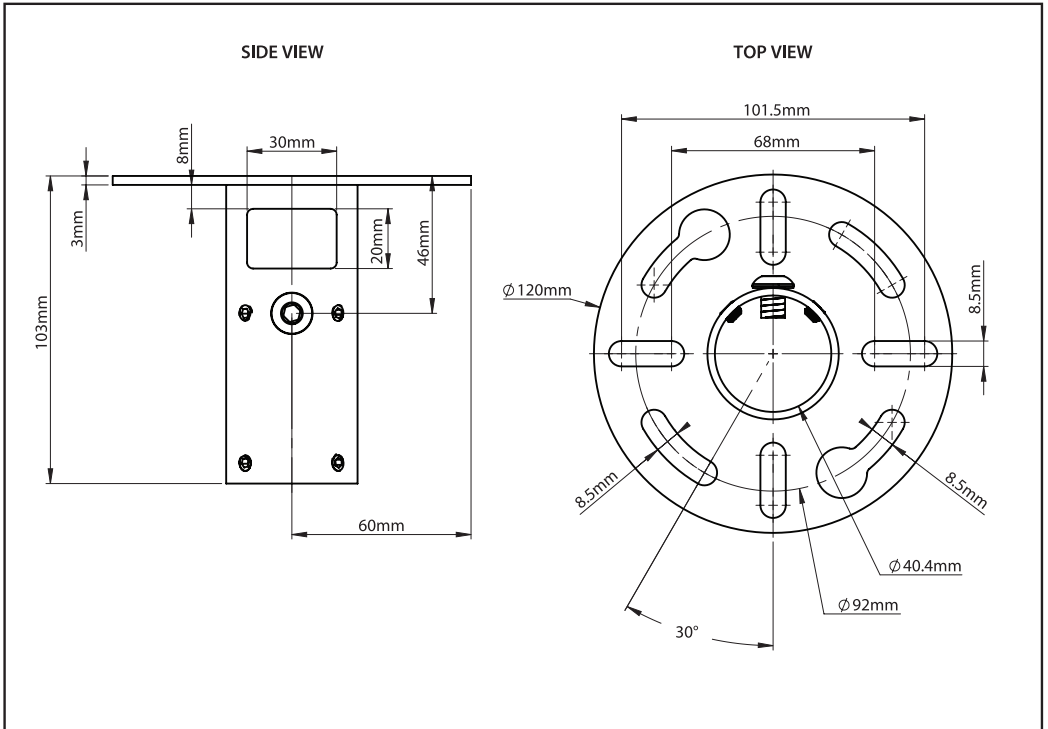

BT5920

FIXED CEILING MOUNT

PRODUCT DIMENSIONS

CONTACT:
info@btechavmounts.com

©2020 B-Tech International Design & Manufacturing Ltd. All rights reserved.
B-Tech AV Mounts is a division of B-Tech International Design & Manufacturing Ltd.
B-Tech AV Mounts and the B-Tech logo are registered trade marks.
All other brands and product names are trademarks of their respective owners.
Photographs are for illustrative purposes only. E&OE.

AMA-BT5920-V1-1020-110 MADE IN VIETNAM